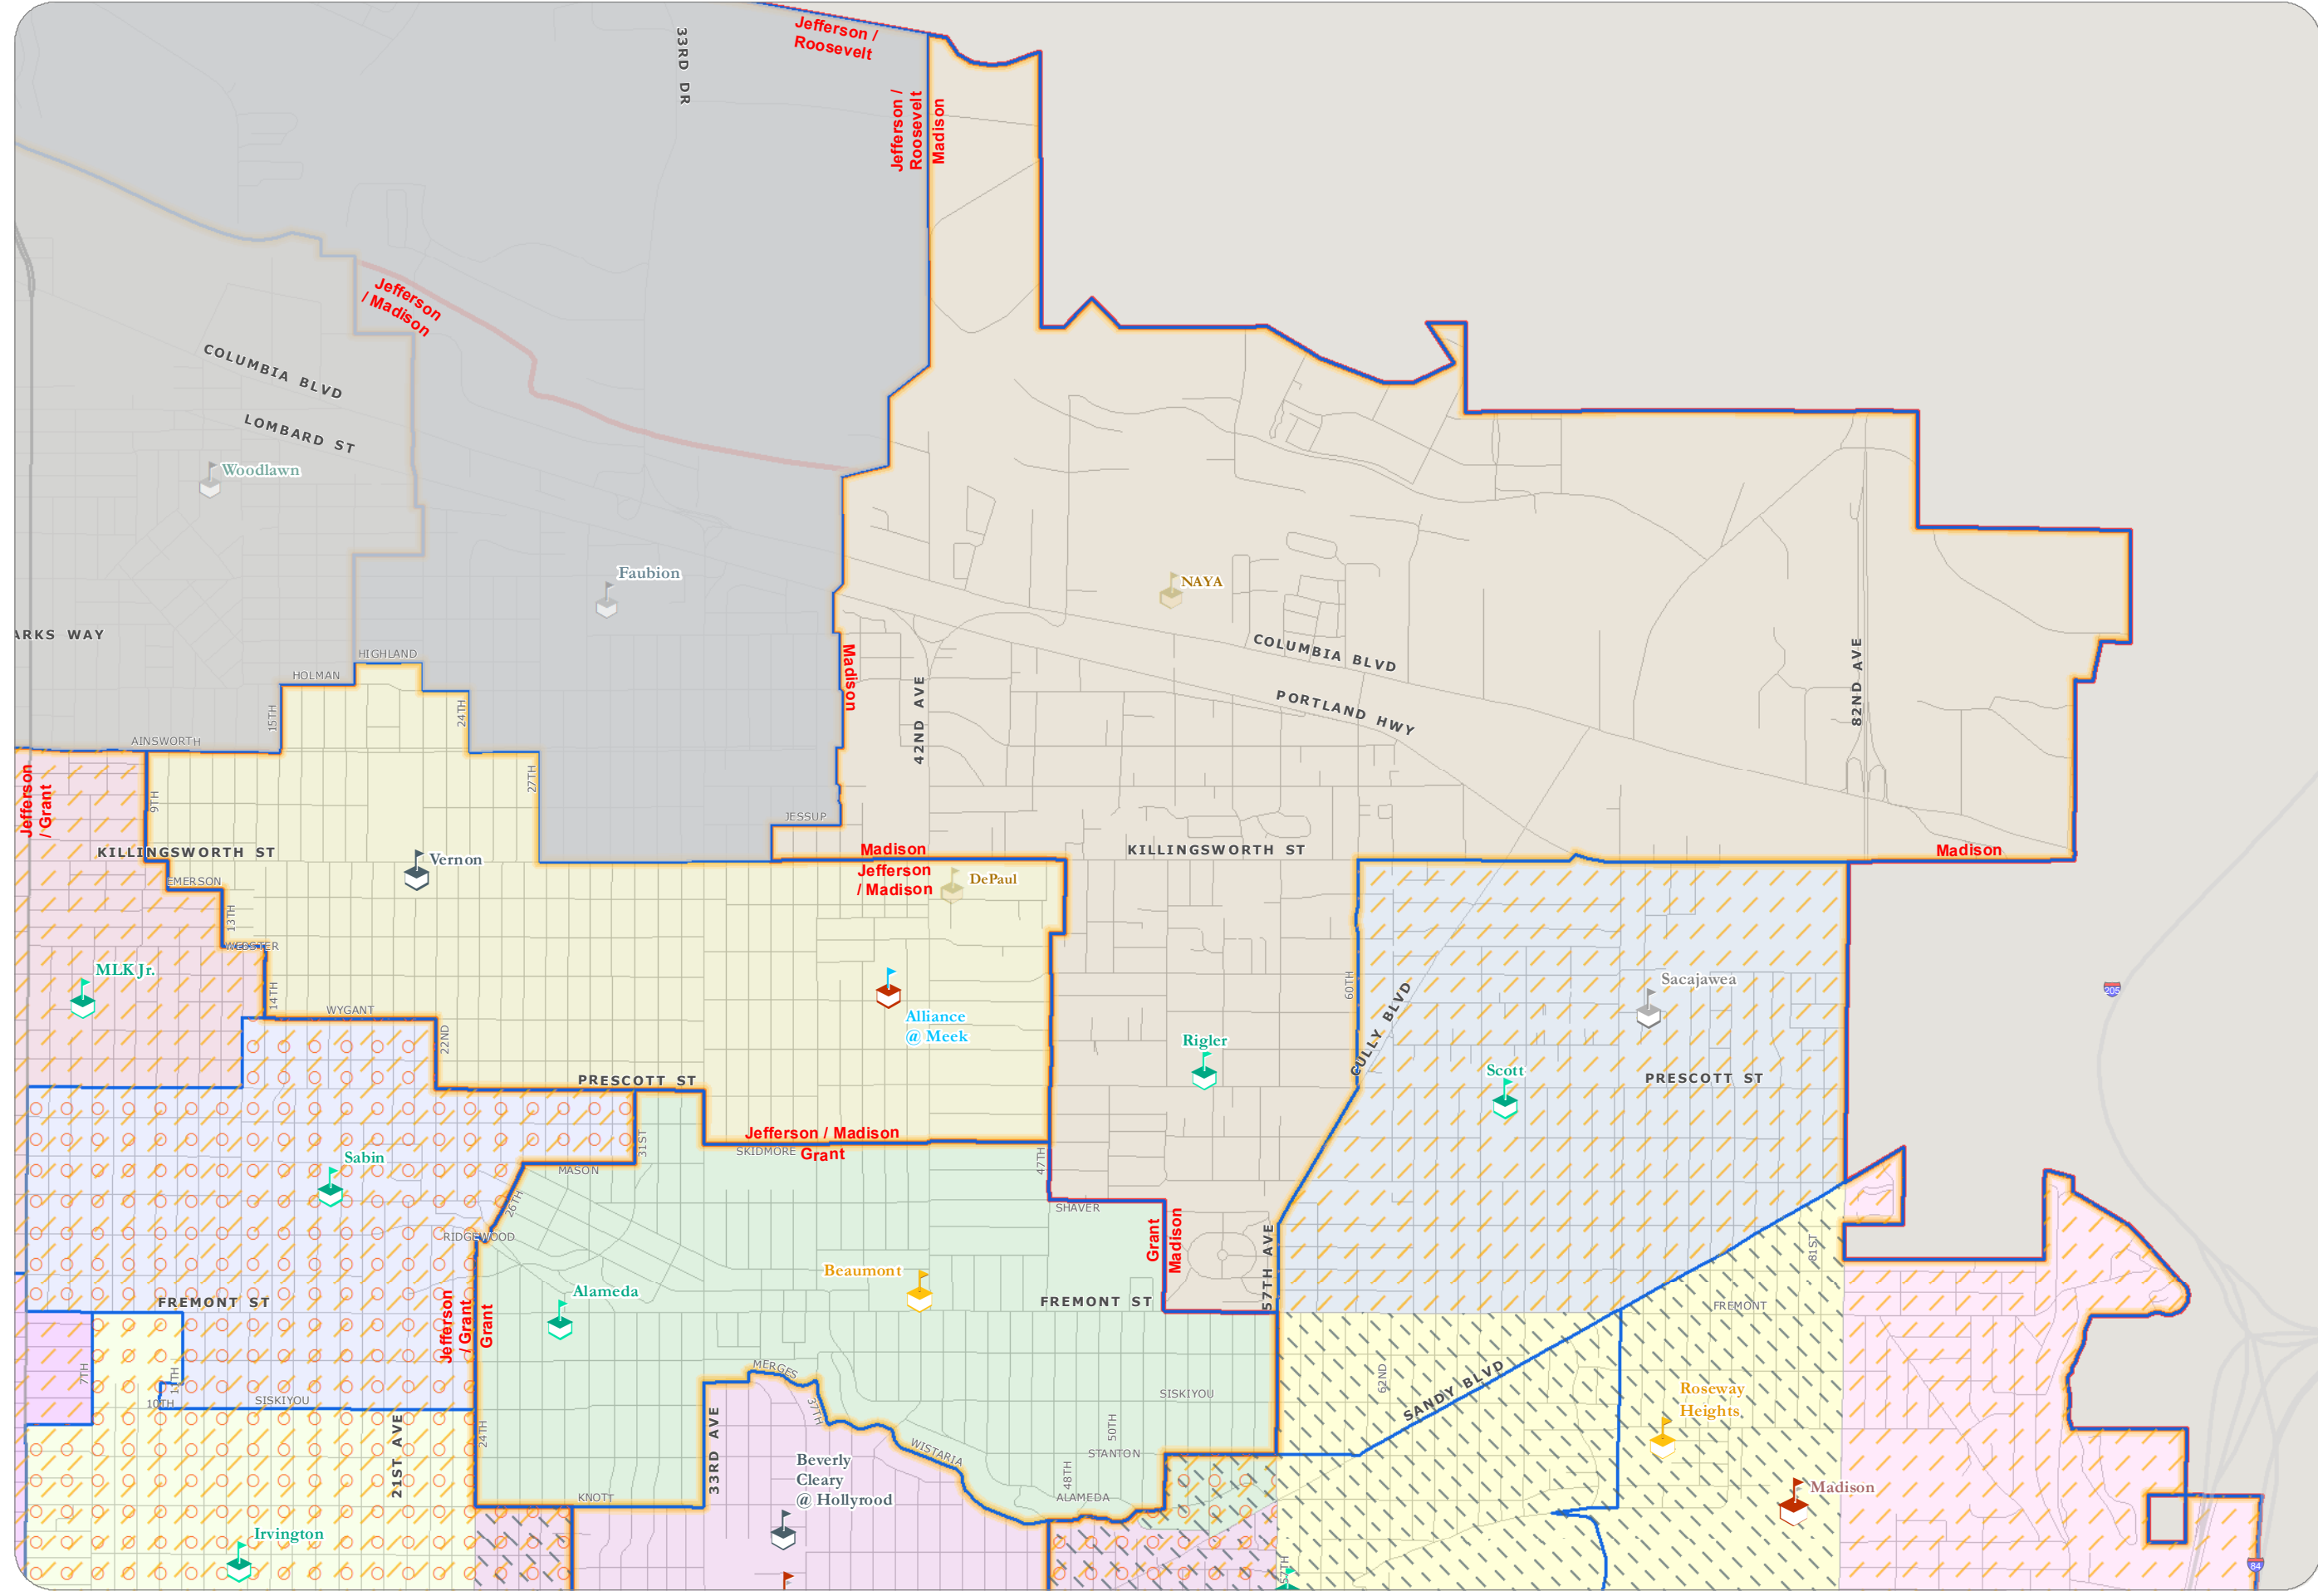

Draft Option: Beaumont Middle School Feeder Pattern: Rigler, Alameda; Alameda Boundary Change

DRAFT FOR DISCUSSION

- Legend**
- School Types Shown by Grade**
- High
 - Middle
 - K-8
 - K-5
 - Unaffected by draft option
 - Alternative Schools
 - Charter Schools
 - Focus Option
- MS Feeder Patterns**
- <all other values>
 - Roseway Heights
 - Tubman
 - Beaumont
 - Other
- Boundaries**
- Proposed K-5 boundaries
 - Proposed 6-8 boundaries
 - Proposed 9-12 boundaries
 - Proposed Changes from Current K-5 Boundary
 - Proposed Changes from Current 6-8 Boundary
 - Proposed Changes from Current 9-12 Boundary
- Current K-5/K-8 boundaries color-blocked for comparison*

Path: M:\PROJECTS\Projects_2017-18\MapRequests\DBRAC\DraftOptions_RosewayTubmanMS_boardresolution\Date:11/14/2017 Time: 12:22:13 PM