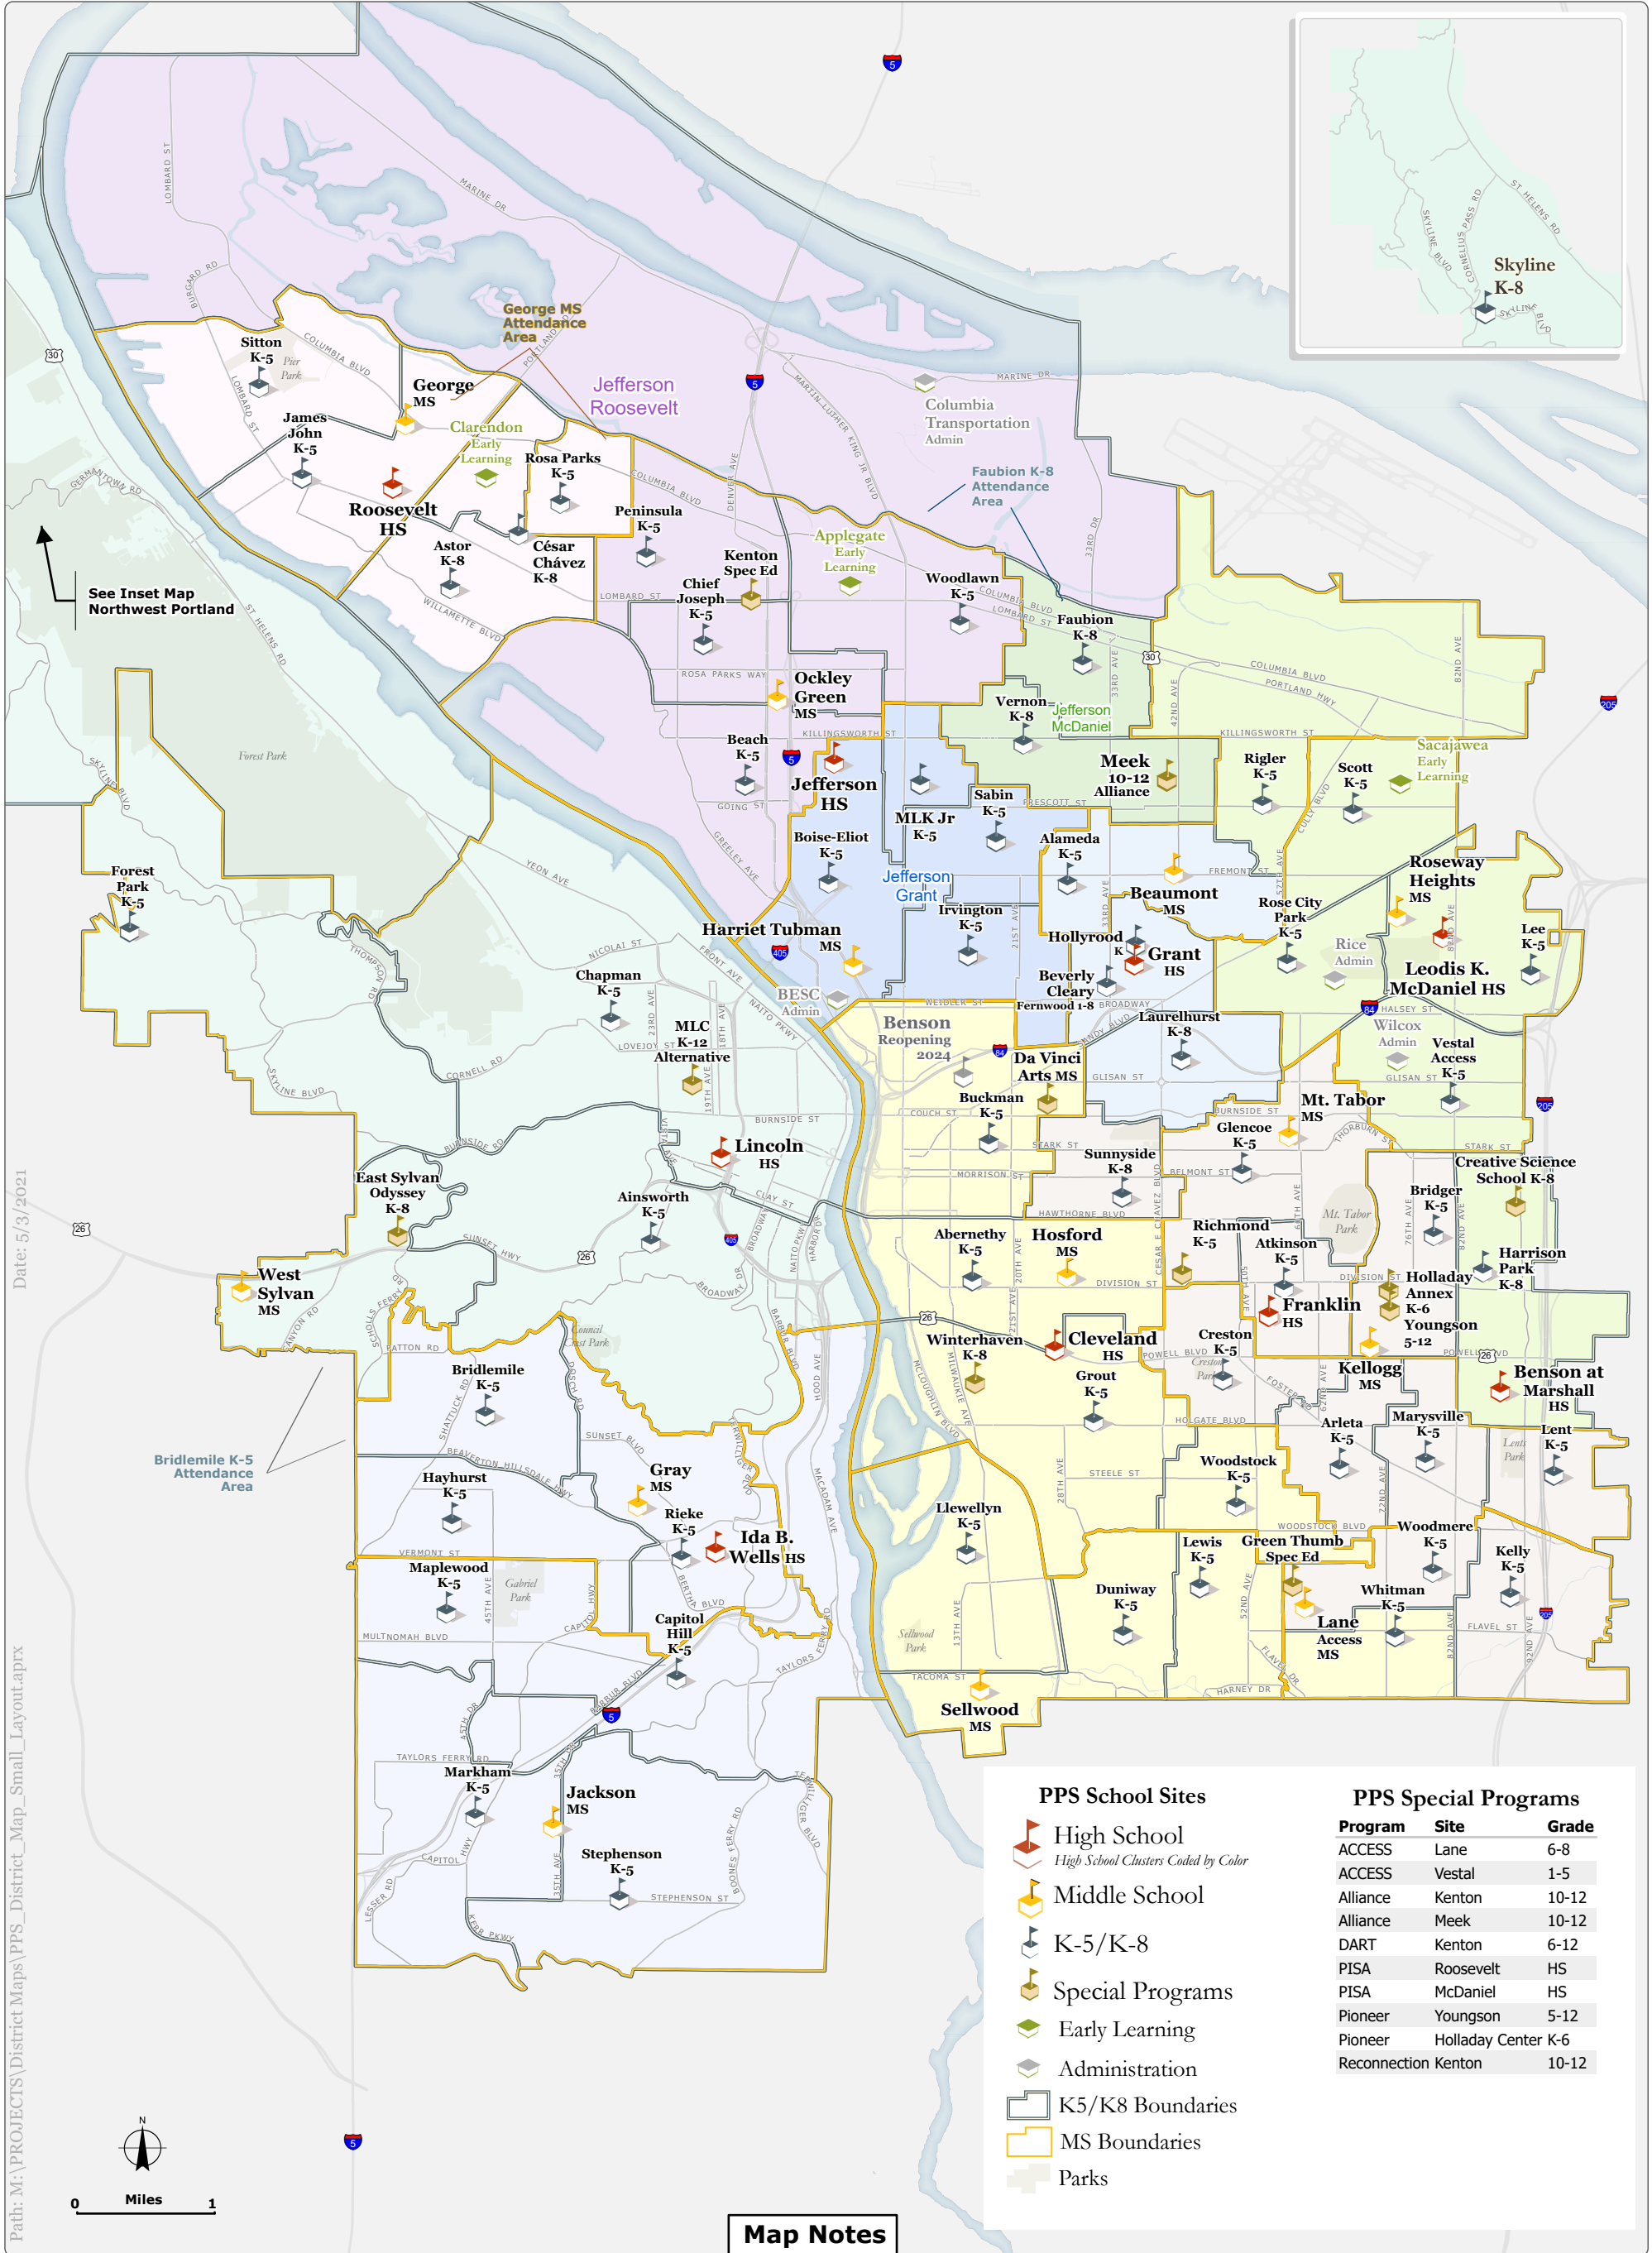

2021-22 Attendance Areas and Schools

Portland Public Schools is the largest of six school districts within the city of Portland, educating more than 49,000 students. Every K-12 student has a neighborhood school based on home address.

Date: 5/3/2021
Path: M:\PROJECTS\District Maps\PPS_District_Map_Small_Layout.aprx